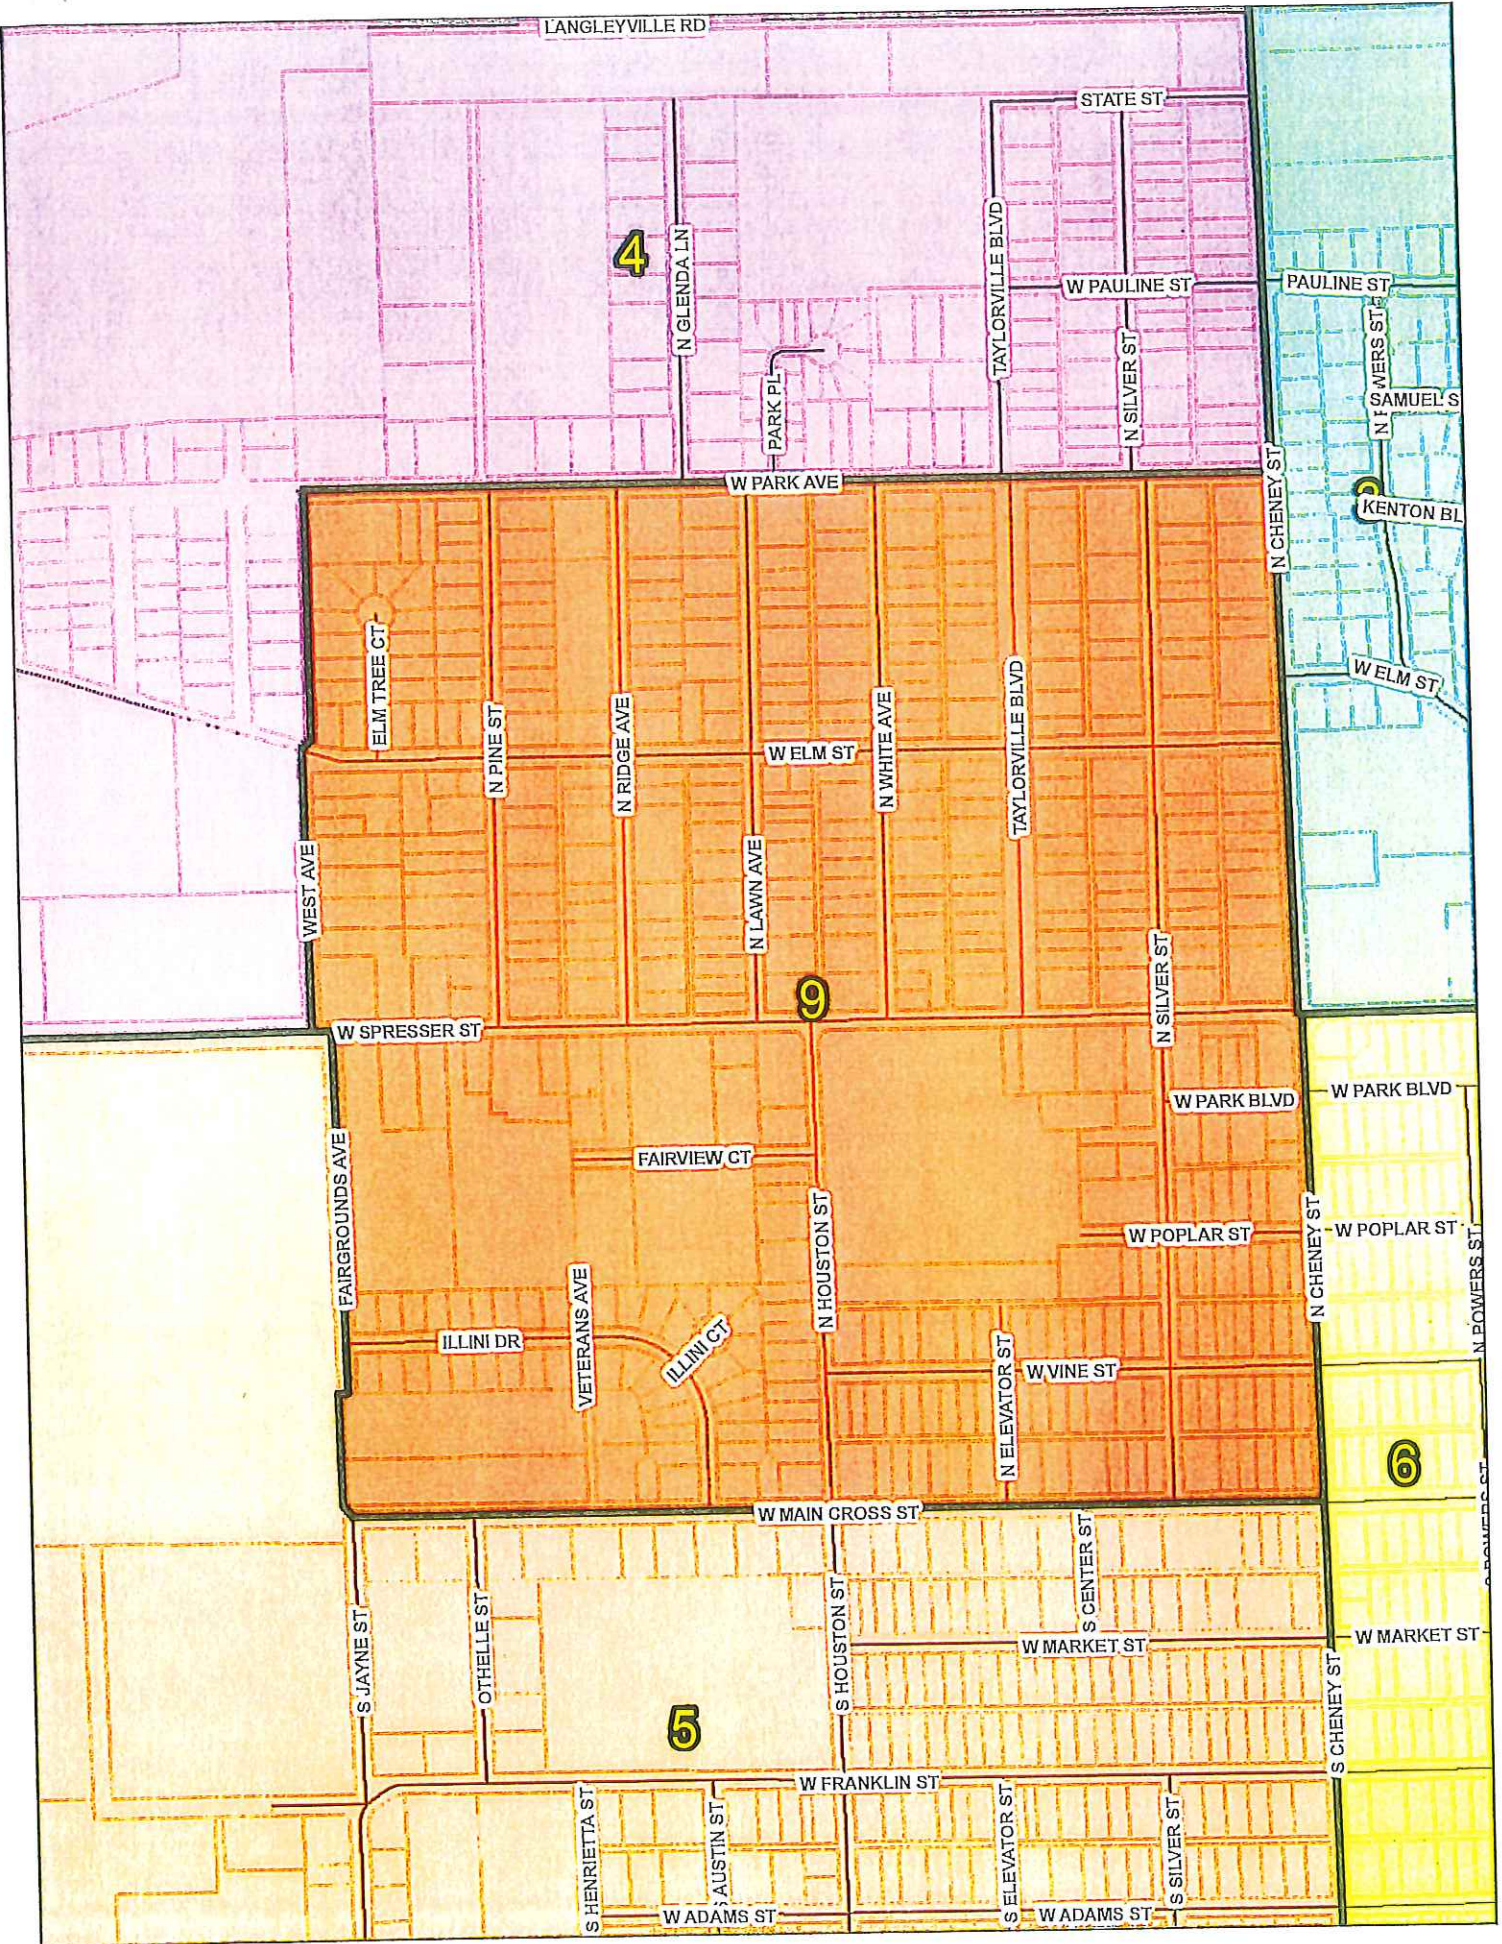

CHRISTIAN COUNTY, ILLINOIS COUNTY BOARD DISTRICT AND PRECINCT MAP

County Population = 34,032

- District 1 - 8,918
- District 2 - 8,210
- District 3 - 8,441
- District 4 - 8,463

Source: 2020 population data from the U.S. Census Bureau
Created By: Christian County Supervisor of Assessments Office
Printed: October 6th, 2021.

South Fork - 2,565
Precincts
1 - 1,186
2 - 696
3 - 683

Taylorville - 11,539
Precincts
1 - 1,394 5 - 2,037
2 - 1,164 6 - 1,323
3 - 1,122 7 - 1,339
4 - 1,859 8 - 1,301

Pana - 6,031
Precincts
1 - 999 5 - 902
2 - 1,936
3 - 1,182
4 - 1,012

ASSUMPTION

LOCUST

4

PANA

ROSAMOND

3

1

2