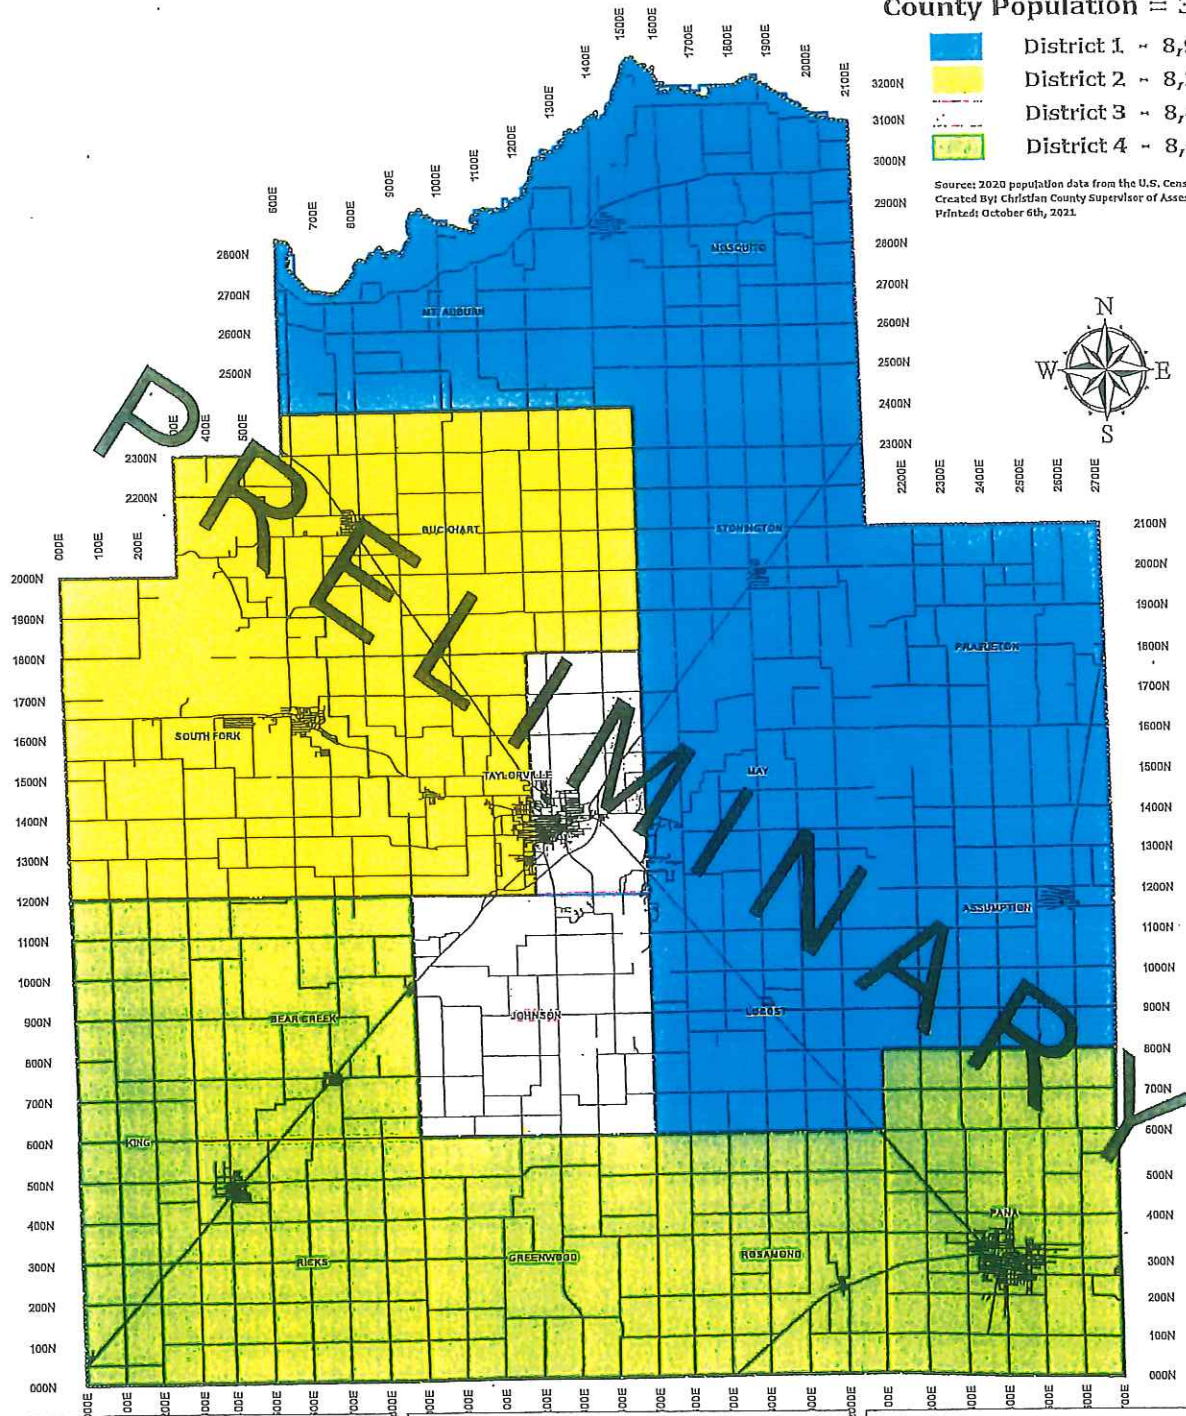

CHRISTIAN COUNTY, ILLINOIS COUNTY BOARD DISTRICT AND PRECINCT MAP

County Population = 34,032

- District 1 - 8,918
- District 2 - 8,210
- District 3 - 8,441
- District 4 - 8,463

Source: 2020 population data from the U.S. Census Bureau
Created By: Christian County Supervisor of Assessments Office
Printed: October 6th, 2021.

South Fork - 2,565
Precincts
1 - 1,186
2 - 696
3 - 683

Taylorville - 11,539
Precincts
1 - 1,394 5 - 2,037
2 - 1,164 6 - 1,323
3 - 1,122 7 - 1,339
4 - 1,859 8 - 1,301

Pana - 6,031
Precincts
1 - 999 5 - 902
2 - 1,936
3 - 1,182
4 - 1,012

ASSUMPTION

LOCUST

4

PANA

ROSAMOND

3

1

2