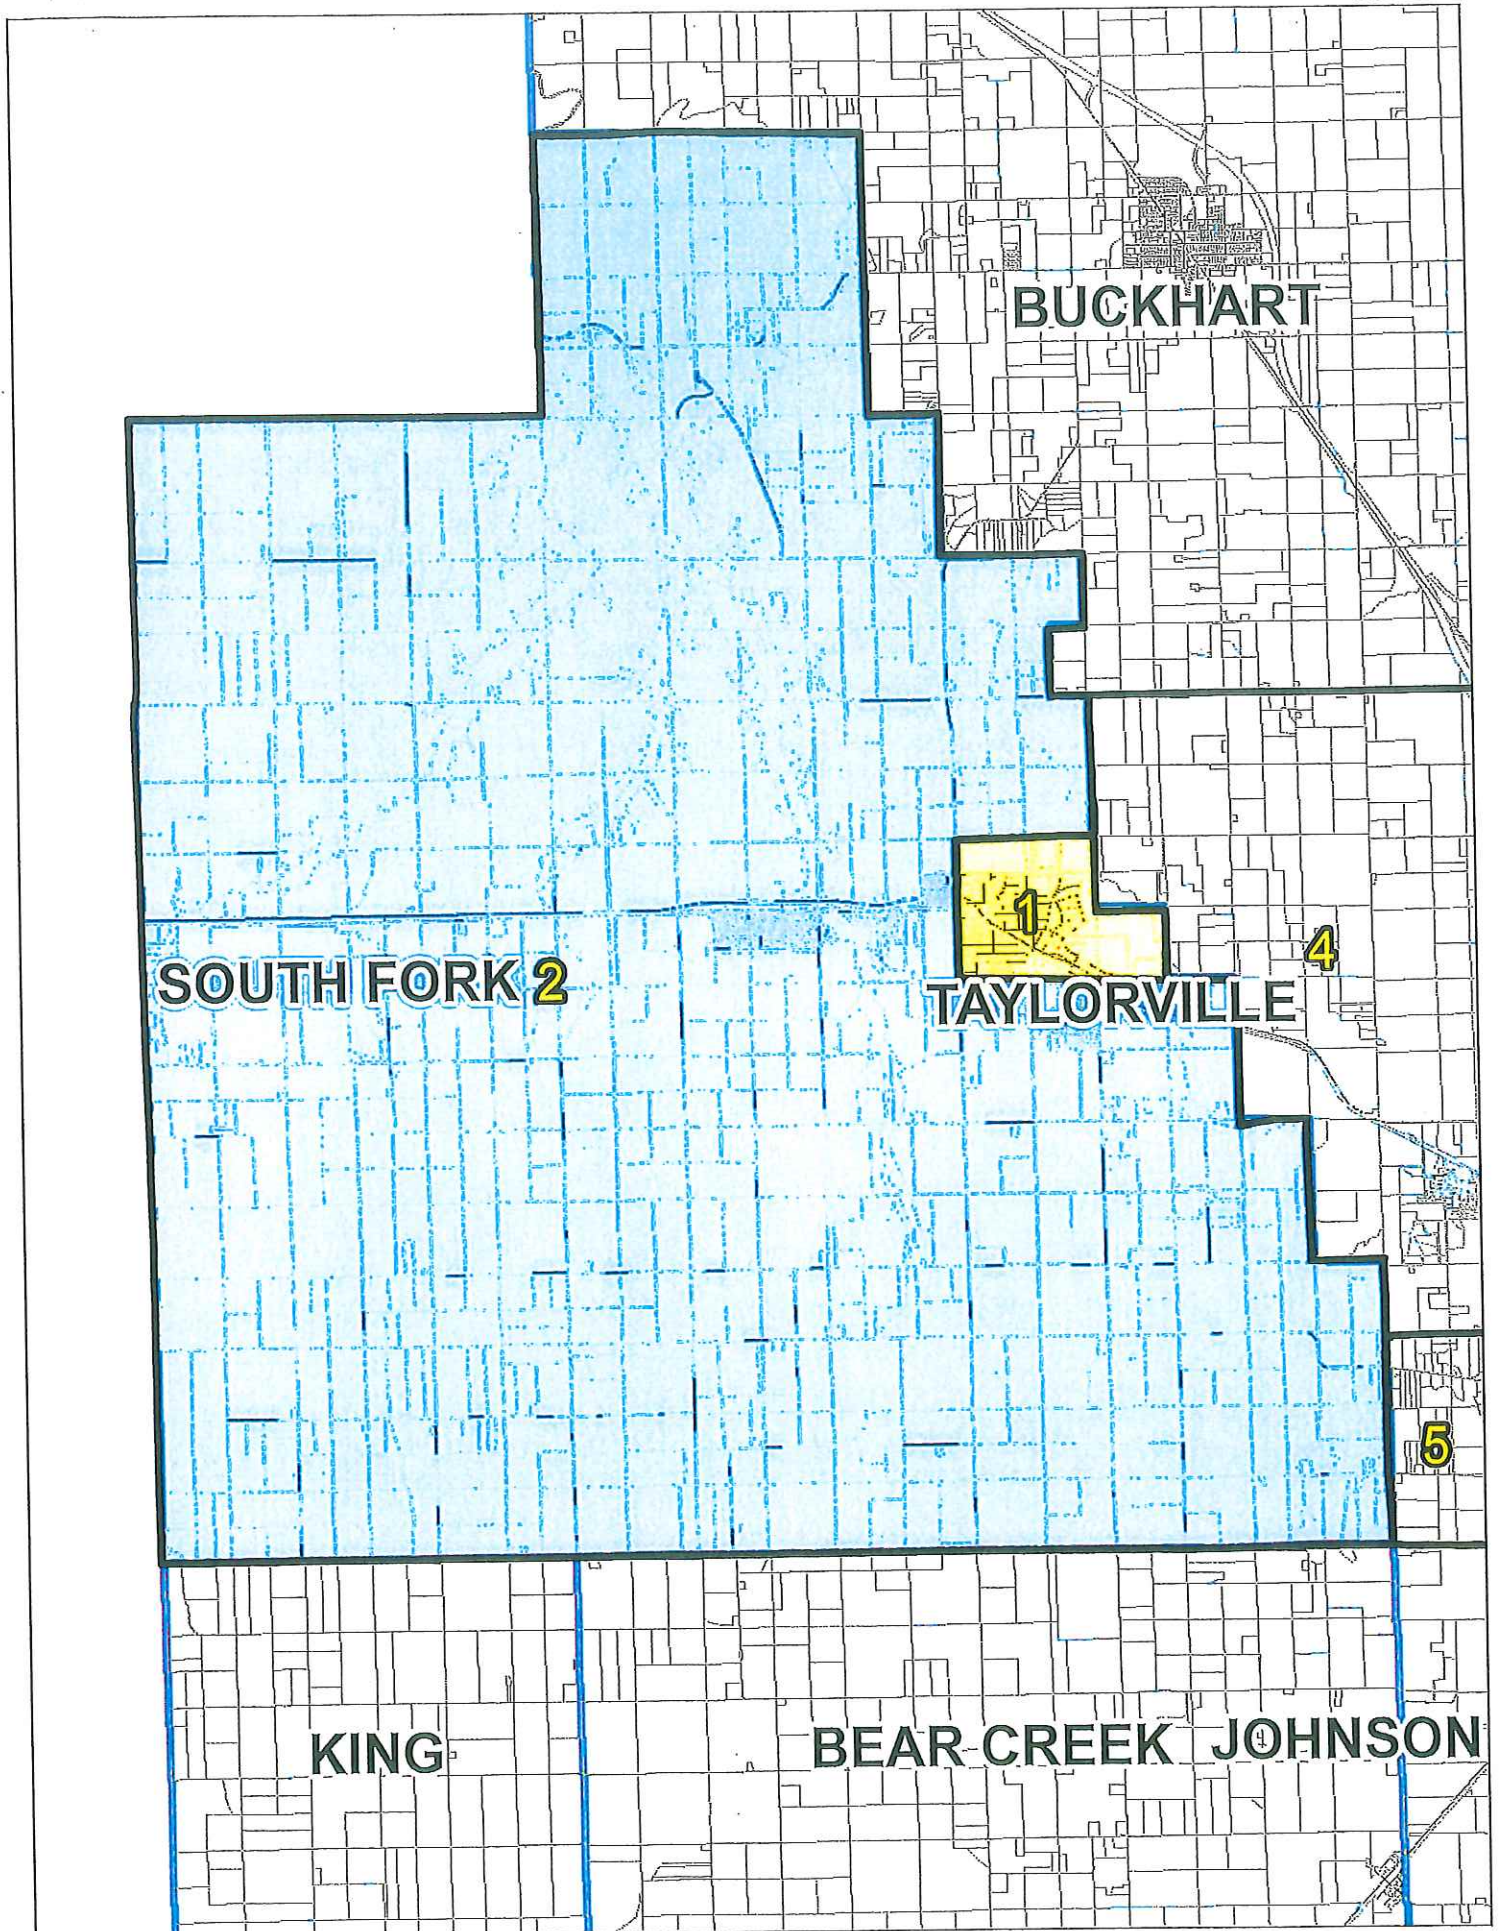

CHRISTIAN COUNTY, ILLINOIS COUNTY BOARD DISTRICT AND PRECINCT MAP

County Population = 34,032

- District 1 - 8,918
- District 2 - 8,210
- District 3 - 8,441
- District 4 - 8,463

Source: 2020 population data from the U.S. Census Bureau
Created By: Christian County Supervisor of Assessments Office
Printed: October 6th, 2021.

South Fork - 2,565
Precincts
1 - 1,186
2 - 696
3 - 683

Taylorville - 11,539
Precincts
1 - 1,394 5 - 2,037
2 - 1,164 6 - 1,323
3 - 1,122 7 - 1,339
4 - 1,859 8 - 1,301

Pana - 6,031
Precincts
1 - 999 5 - 902
2 - 1,936
3 - 1,182
4 - 1,012

ASSUMPTION

LOCUST

4

PANA

ROSAMOND

3

1

2