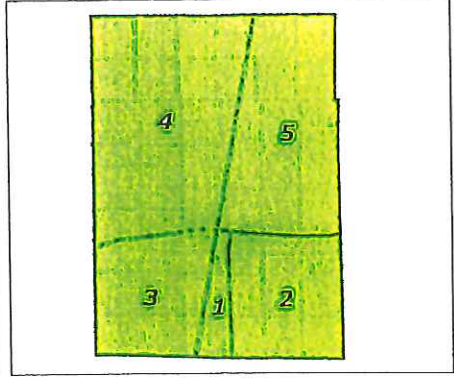

CHRISTIAN COUNTY, ILLINOIS COUNTY BOARD DISTRICT AND PRECINCT MAP

County Population = 34,032

- District 1 - 8,918
- District 2 - 8,210
- District 3 - 8,441
- District 4 - 8,463

Source: 2020 population data from the U.S. Census Bureau
Created By: Christian County Supervisor of Assessments Office
Printed: October 6th, 2021.

South Fork - 2,565
Precincts
1 - 1,186
2 - 696
3 - 683

Taylorville - 11,539
Precincts
1 - 1,394 5 - 2,037
2 - 1,164 6 - 1,323
3 - 1,122 7 - 1,339
4 - 1,859 8 - 1,301

Pana - 6,031
Precincts
1 - 999 5 - 902
2 - 1,936
3 - 1,182
4 - 1,012

ASSUMPTION

LOCUST

4

PANA

ROSAMOND

3

1

2