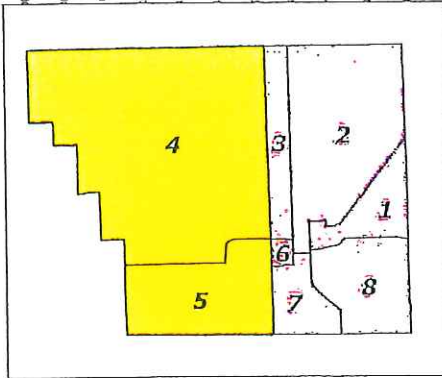

CHRISTIAN COUNTY, ILLINOIS COUNTY BOARD DISTRICT AND PRECINCT MAP

County Population = 34,032

- District 1 - 8,918
- District 2 - 8,210
- District 3 - 8,441
- District 4 - 8,463

Source: 2020 population data from the U.S. Census Bureau
Created By: Christian County Supervisor of Assessments Office
Printed: October 6th, 2021.

South Fork - 2,565
Precincts
1 - 1,186
2 - 696
3 - 683

Taylorville - 11,539
Precincts
1 - 1,394 5 - 2,037
2 - 1,164 6 - 1,323
3 - 1,122 7 - 1,339
4 - 1,859 8 - 1,301

Pana - 6,031
Precincts
1 - 999 5 - 902
2 - 1,936
3 - 1,182
4 - 1,012

ASSUMPTION

LOCUST

4

PANA

ROSAMOND

3

1

2