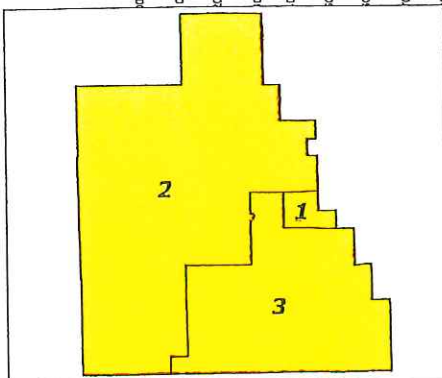

CHRISTIAN COUNTY, ILLINOIS COUNTY BOARD DISTRICT AND PRECINCT MAP

County Population = 34,032

- District 1 - 8,918
- District 2 - 8,210
- District 3 - 8,441
- District 4 - 8,463

Source: 2020 population data from the U.S. Census Bureau
Created By: Christian County Supervisor of Assessments Office
Printed: October 6th, 2021.

South Fork - 2,565
Precincts
1 - 1,186
2 - 696
3 - 683

Taylorville - 11,539
Precincts
1 - 1,394 5 - 2,037
2 - 1,164 6 - 1,323
3 - 1,122 7 - 1,339
4 - 1,859 8 - 1,301

Pana - 6,031
Precincts
1 - 999 5 - 902
2 - 1,936
3 - 1,182
4 - 1,012

ASSUMPTION

LOCUST

4

PANA

ROSAMOND

3

1

2