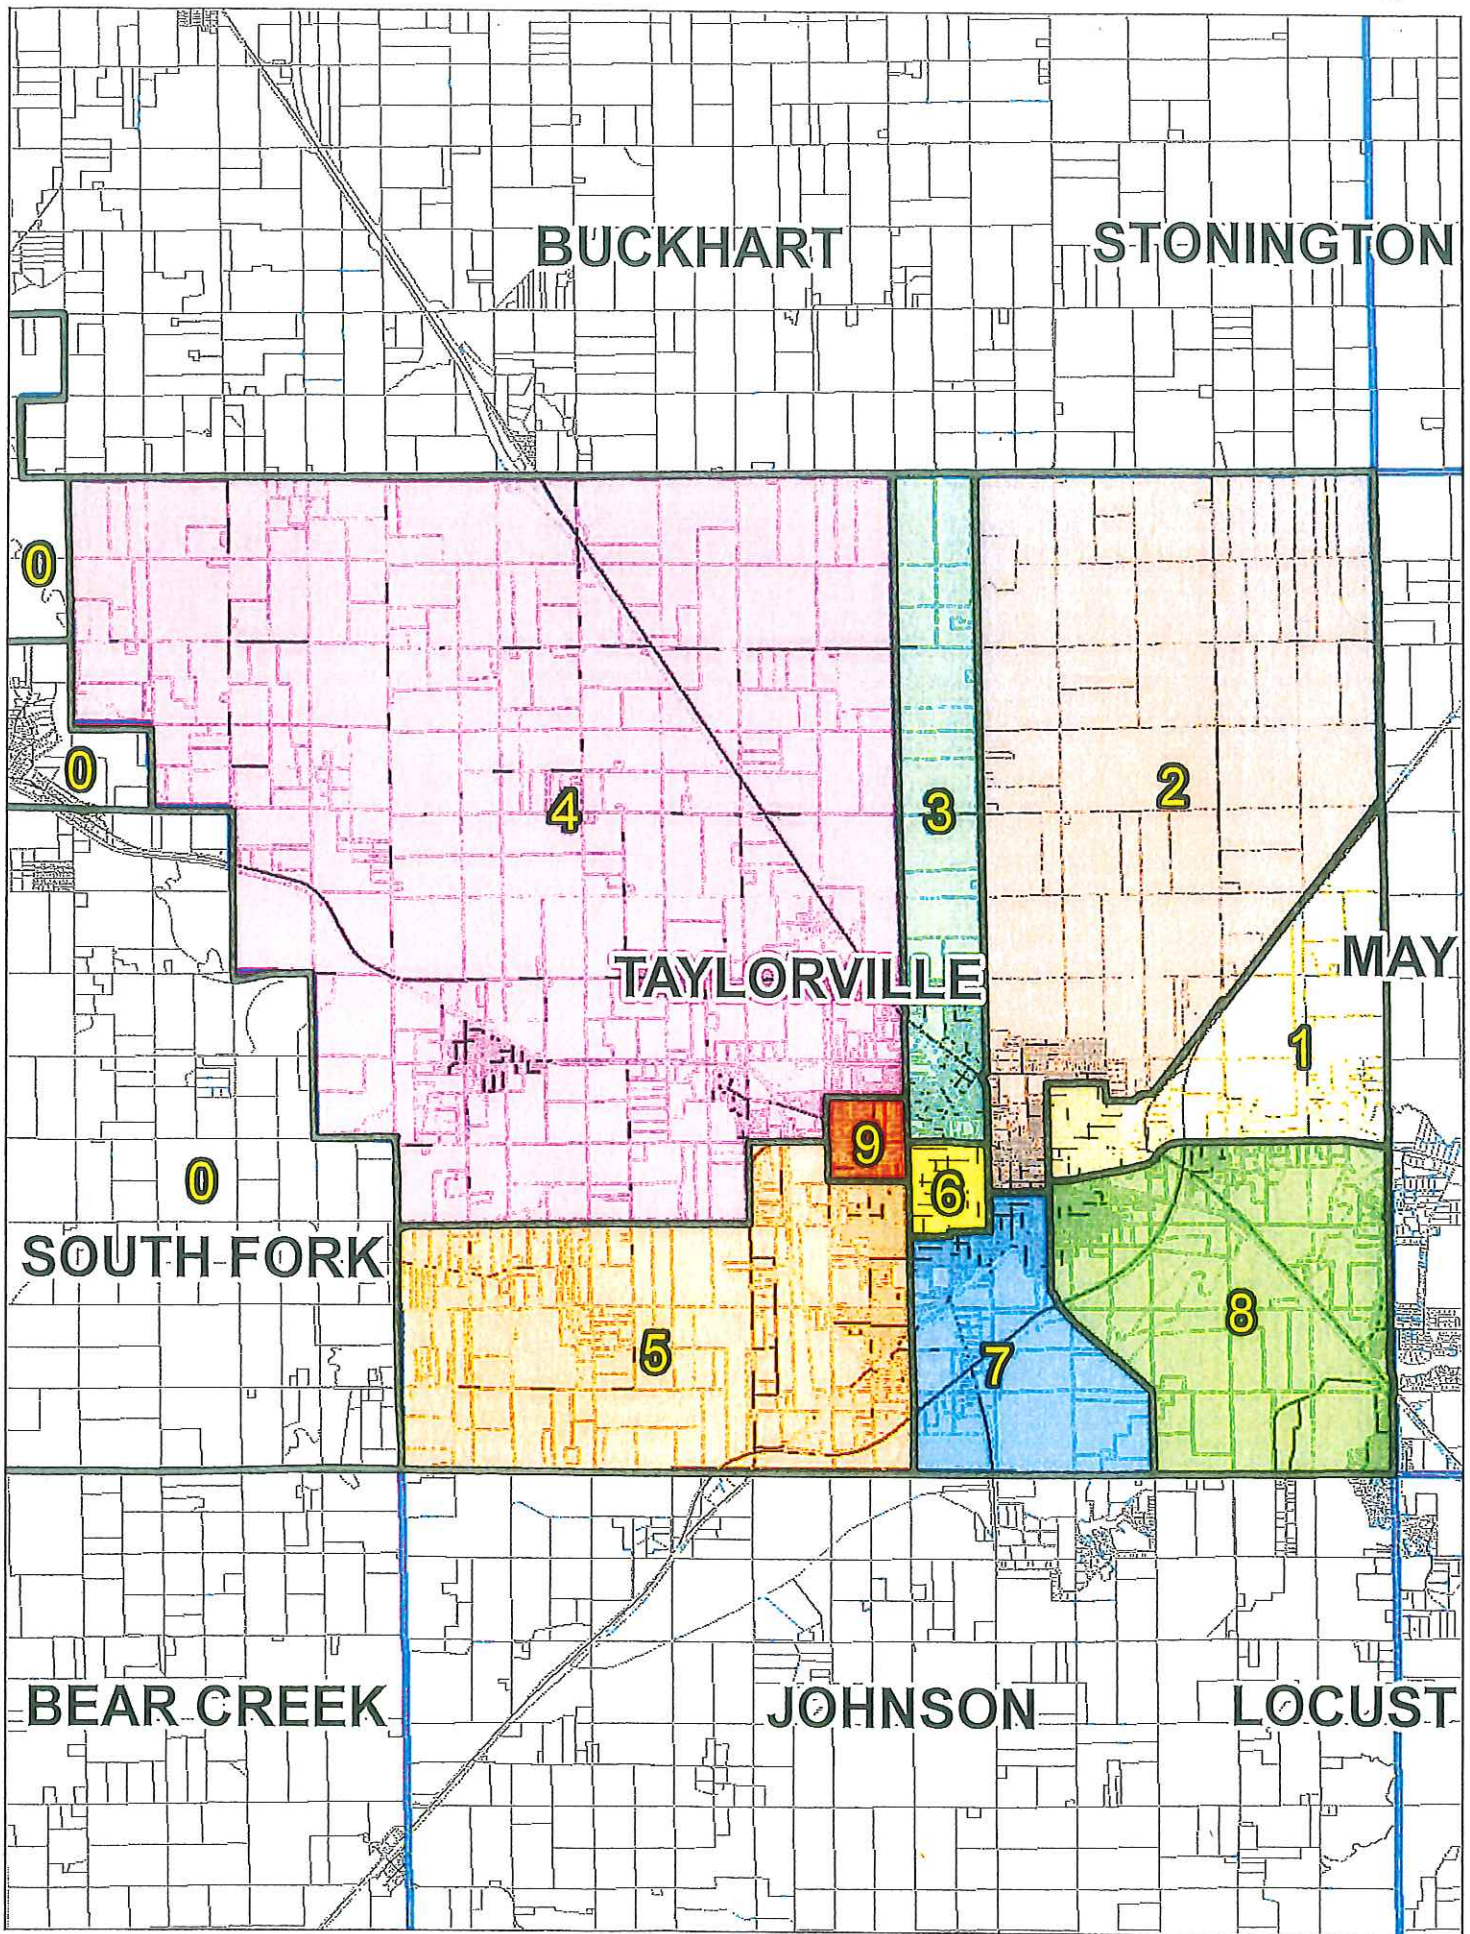

CHRISTIAN COUNTY, ILLINOIS COUNTY BOARD DISTRICT AND PRECINCT MAP

County Population = 34,032

- District 1 - 8,918
- District 2 - 8,210
- District 3 - 8,441
- District 4 - 8,463

Source: 2020 population data from the U.S. Census Bureau
Created By: Christian County Supervisor of Assessments Office
Printed: October 6th, 2021.

South Fork - 2,565
Precincts
1 - 1,186
2 - 696
3 - 683

Taylorville - 11,539
Precincts
1 - 1,394 5 - 2,037
2 - 1,164 6 - 1,323
3 - 1,122 7 - 1,339
4 - 1,859 8 - 1,301

Pana - 6,031
Precincts
1 - 999 5 - 902
2 - 1,936
3 - 1,182
4 - 1,012

ASSUMPTION

LOCUST

4

PANA

ROSAMOND

3

1

2